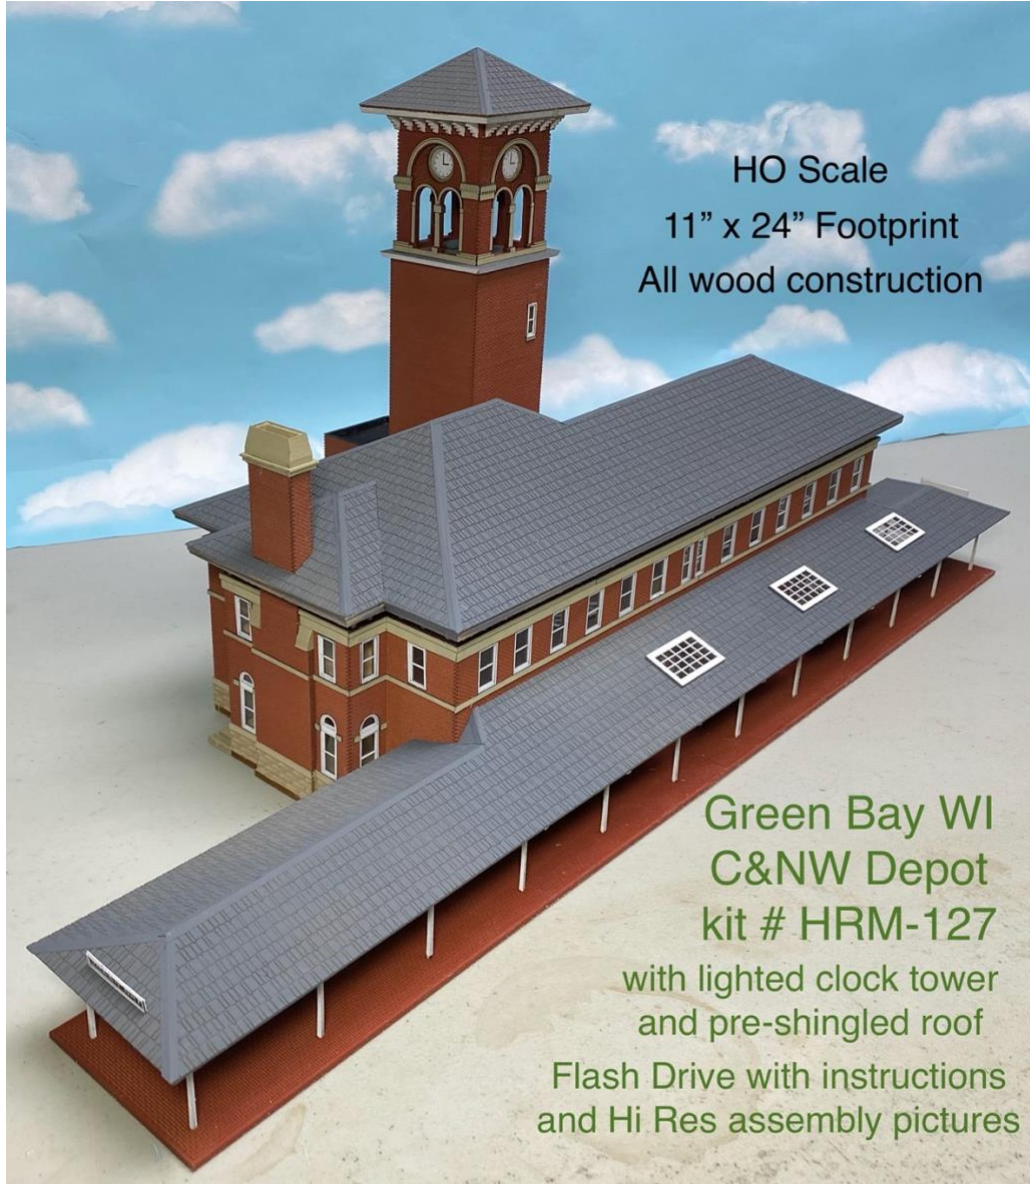

Thanks for checking out my site. Always a work in progress.

New as of: August 27, 2020

Models in HO Scale - Pre-built models 2.5x Kit price

I also offer to build and paint a kit for you if you don't trust your skill level. I will use the paint colors as close to the railroad color unless you want something different. I only use rattle-can spray paints so you must specify the colors per paint number on the cans if not my standard colors. The price for building a kit is 2.5 times the price of the kit. So a \$100 kit would cost \$250 total for the kit and the build.

Green Bay Depot under construction

HRM-127
Chicago & North Western
Green Bay Depot
\$249.99

HO Scale
11" x 24" Footprint
All wood construction

Green Bay WI
C&NW Depot
kit # HRM-127
with lighted clock tower
and pre-shingled roof
Flash Drive with instructions
and Hi Res assembly pictures